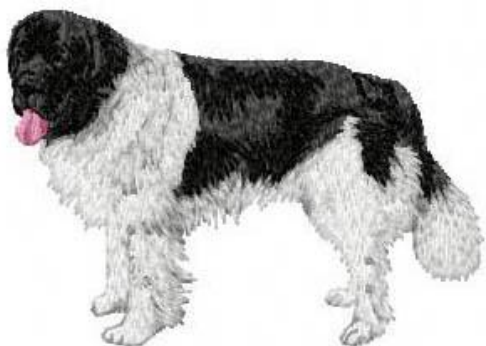

Landseer
Embroidery Designs

Left Chest Embroidery
Approx. Size 4" X 3 1/2"
Landseer Design #BT3118

Left Chest Embroidery
Approx. Size 4" X 3 1/2"
Landseer Design #DG0355

Left Chest Embroidery
Multiple Sizes
Landseer Design #LAND1

Left Chest Embroidery
Multiple Sizes
Landseer Design #dm596

Left Chest Embroidery
Multiple Sizes
Landseer Design #D863_65

Left Chest Embroidery
Approx. Size 4 3/4" X 4 1/2"
Forever Landseers

Left Chest Embroidery
Multiple Sizes
Puppy 8

Left Chest Embroidery
Multiple Sizes
Puppy 7

Center Front/Full Back Applique
 Not for T-Shirts & Hats
 Approx. Size 12 ¼ " X 3 ½"
 Embossed

Center Front/Full Back Embroidery
 Not for T-Shirts & Hats
 Approx. Size 9 ¼ " X 8"
 Retro Landseer

Center Front/Full Back Applique
 Not for T-Shirts & Hats
 Approx. Size 7" X 5 ¾"
This design is
"Reverse Applique"

There is decorative cotton print
Material inside the letter.

Landseer Applique Letter

Center Front/Full Back Embroidery
 Not for T-Shirts & Hats
 Approx. Size 15" X 5"
This design is
"Reverse Applique"